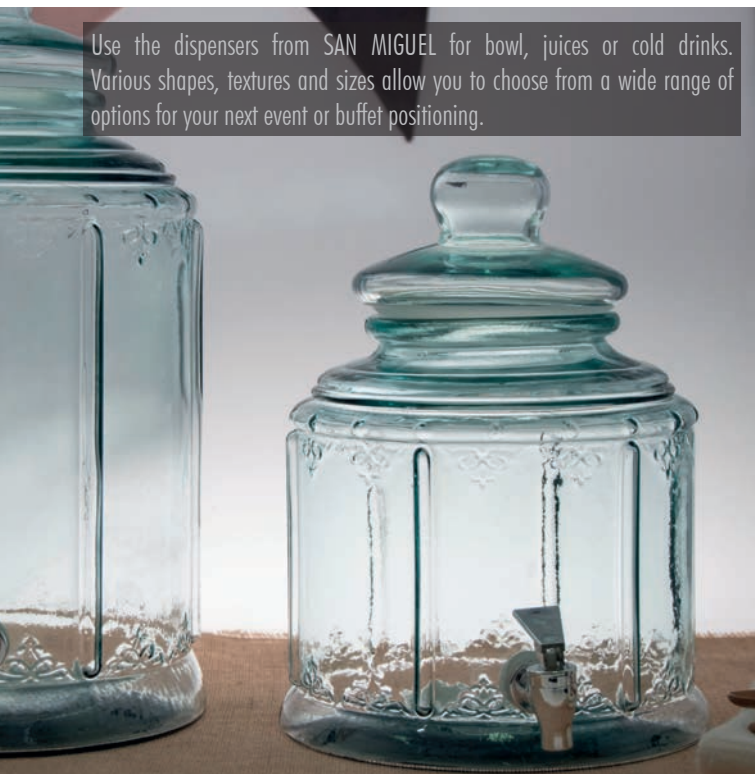

Nutzen Sie die Dispenser von SAN MIGUEL für Bowle, Säfte oder Kaltgetränke. Verschiedene Formen, Strukturen und Größen ermöglichen Ihnen eine große Auswahl für Ihre nächste Veranstaltung oder Positionierung am Buffet.

VIDRIOS
**SAN
MIGUEL**

Authentic · Tiki · Bohemian

Bestellnummer / Order No.	SM 5968G20	SM 5296G20	SM 5294G20	SM TR140
Bezeichnung / Name	Authentic Dispenser mit Zapfhahn / with tap 400cl	Authentic Dispenser mit Zapfhahn / with tap 600cl	Authentic Dispenser mit Zapfhahn / with tap 1.250cl	Ersatzdeckel San Miguel Metallschraubdeckel / Metal screw cap 14cm SM 5296G20, SM 5294G20 & SM 5298G20
passend zu / fitting				
Barcode (Stück / Item)	8 435456 425381	8 435271 288277	8 435271 288284	
cl max.	400cl	600cl	1250cl	
↔	205 x 155mm	285 x 230mm	305 x 250mm	143mm
↕	250mm	230mm	350mm	16mm
net. / brt. net. / gross	1.556g / 1.691g	2.547g / 2.694g	4.144g / 4.380g	37g / 42g
	1 / 60	1 / 60	1 / 24	217 x 1 / -
Stückpreis / PPI	21,21€	26,51€	49,29€	2,89€

Use the dispensers from SAN MIGUEL for bowl, juices or cold drinks. Various shapes, textures and sizes allow you to choose from a wide range of options for your next event or buffet positioning.

Bestellnummer / Order No.	SM 5298G20	SM 5936G20	SM G020
Bezeichnung / Name	Tiki Dispenser mit Zapfhahn / with tap 600cl	Bohemian Dispenser mit Zapfhahn / with tap 650cl	Ersatzzapfhahn San Miguel aus Kunststoff / Replacement plastic tap
Barcode (Stück / Item)	8 435456 413814	8 435456 407417	
Barcode (VE / SU)	18 435011 103621	18 435011 104444	
cl max.	600cl	650cl	
↔	234 x 184mm	280 x 240mm	80 x 30mm
↕	320mm	320mm	65mm
net. / brt. net. / gross	2.982g / 3.109g	3.647g / 3.859g	28g / 29g
	1 / 72	1 / 36	50 x 1 / -
Stückpreis / PPI	29,73€	30,36€	4,60€

Karaffen
&
Krüge